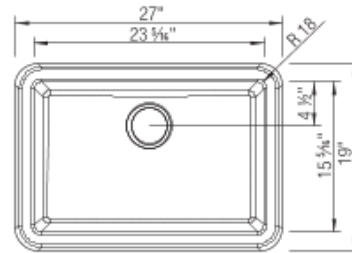

## Design and Planning Tips

- Min cabinet size: 30 in
- Bowl depth: 9 1/4 in ( 235.0 mm )
- Apron front height: 10 in

What is included:  
Installation instructions  
Cabinet template  
Limited Lifetime Warranty

Outside Cabinet: 30"  
Bowl Depth: 9-1/4"  
Front Apron Depth: 10"  
Rim Thickness: 1-1/2"  
Cutout Size: Custom installation. Use sink as template.  
Drain hole accept 3-1/2" U.S. drain fittings  
Codes/Standards: CSA B45.8-18/ IAPMO Z403-2018