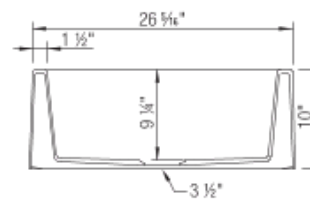

## Design and Planning Tips

- Min cabinet size: 30 in
- Bowl depth: 9 1/4 in ( 235.0 mm )
- Apron front height: 10 in

What is included:  
Installation instructions  
Cabinet template  
Limited Lifetime Warranty

Outside Cabinet: 30"  
Bowl Depth: 9-1/4"  
Front Apron Depth: 10"  
Rim Thickness: 1-1/2"  
Cutout Size: Custom installation. Use sink as template.  
Drain hole accept 3-1/2" U.S. drain fittings  
Codes/Standards: CSA B45.8-18/ IAPMO Z403-2018