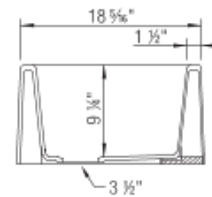

## Design and Planning Tips

- Min cabinet size: 30 in
- Bowl depth: 9 1/4 in ( 235.0 mm )
- Apron front height: 10 in

What is included:  
Installation instructions  
Cabinet template  
Limited Lifetime Warranty

Outside Cabinet: 30"  
Bowl Depth: 9-1/4"  
Front Apron Depth: 10"  
Rim Thickness: 1-1/2"  
Cutout Size: Custom installation. Use sink as template.  
Drain hole accept 3-1/2" U.S. drain fittings  
Codes/Standards: CSA B45.8-18/ IAPMO Z403-2018